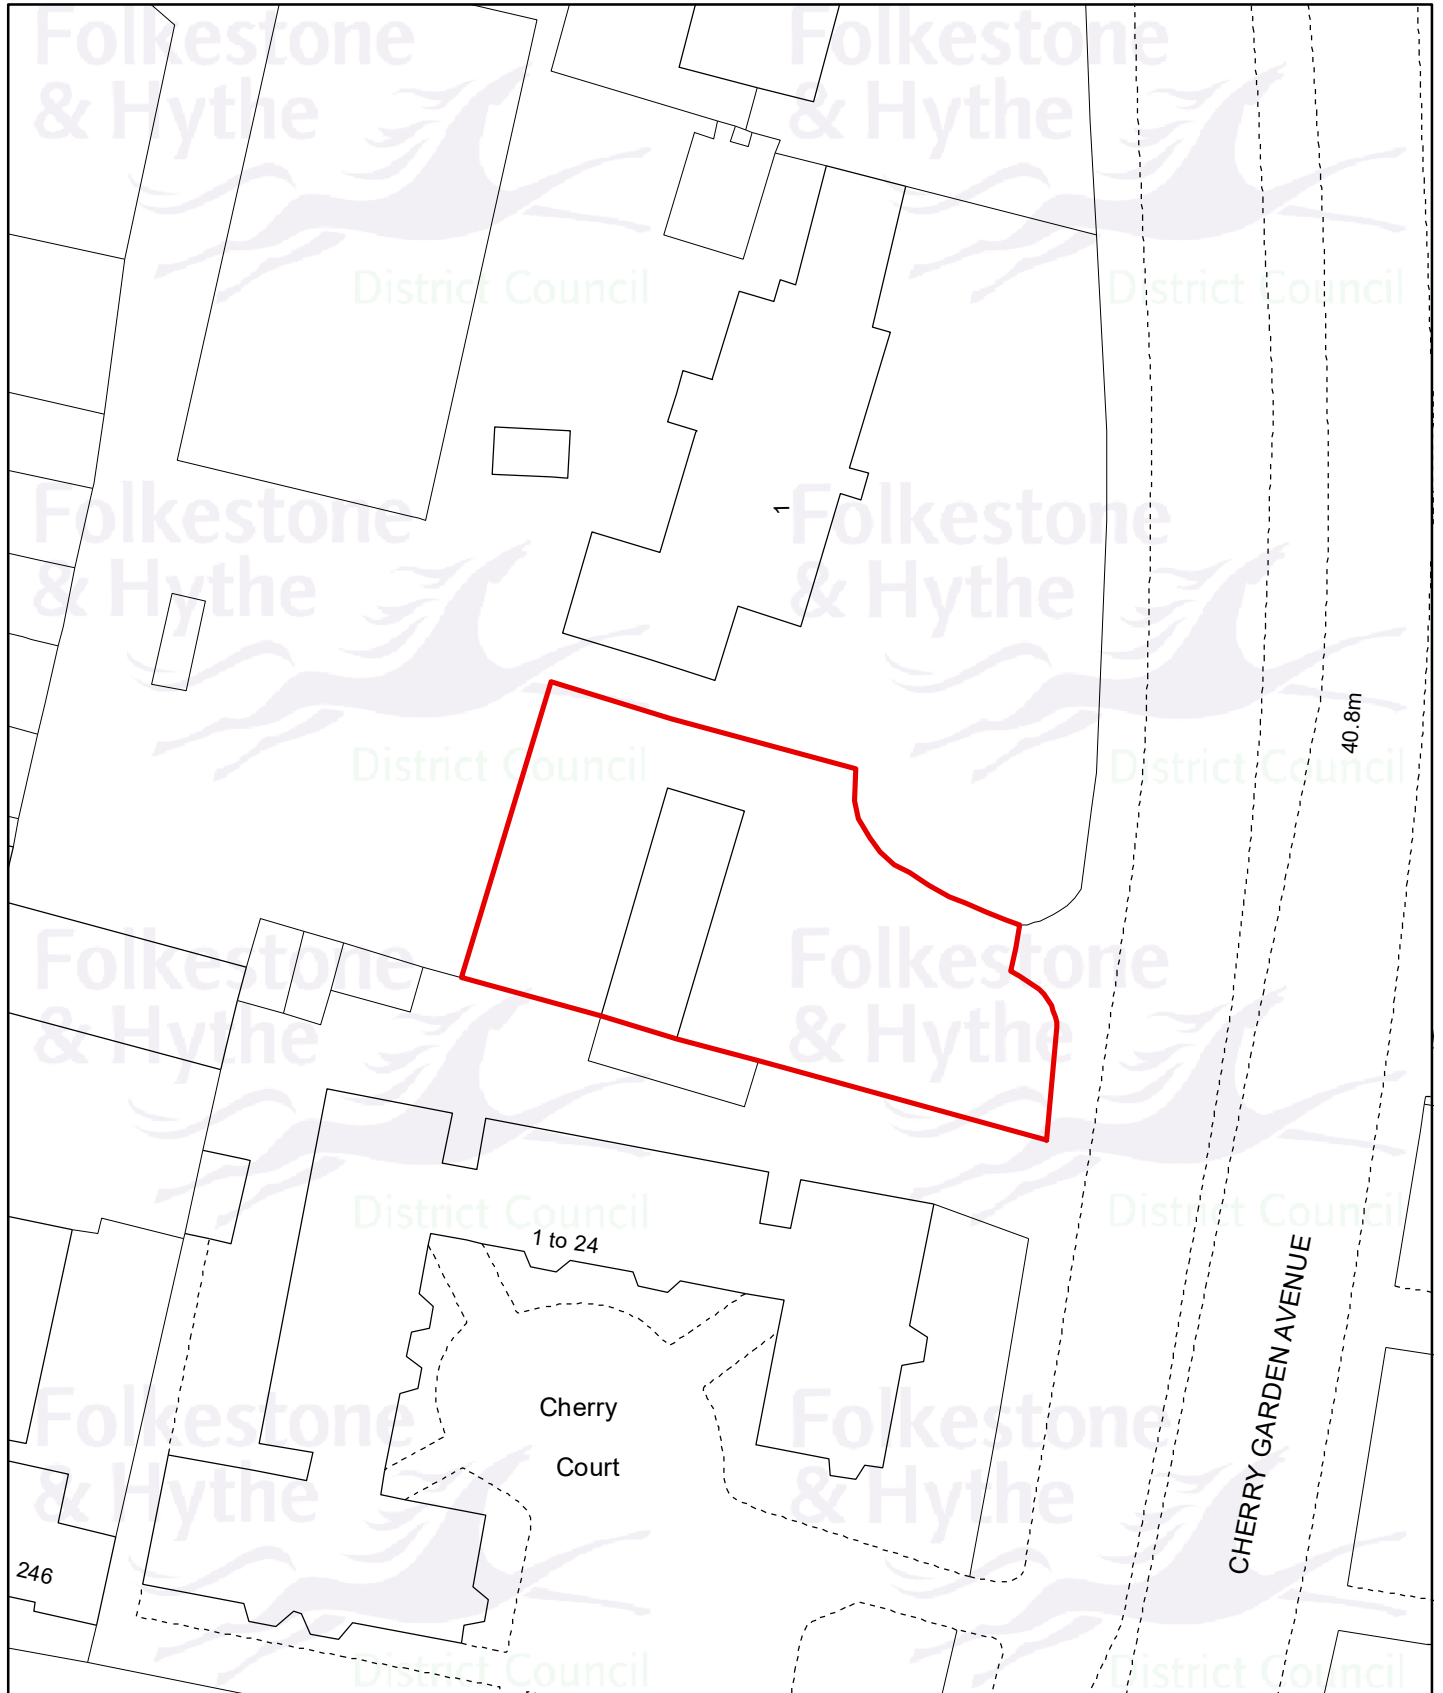

**Plan referred to in Section 192**  
**1 Cherry Garden Avenue, Folkestone, Kent, CT19 5LB**

Planning Application:  
20/0765/FH  
Drawn date:  
11 Nov 2021  
Drawn by:  
A.Gheorghita  
Drawing ref:  
2136/LDC/LS

  
Llywelyn Lloyd  
Chief Planning Officer

Contains Ordnance Survey data  
© Crown copyright and database right  
Folkestone & Hythe District Council 100019677 - 2021

Drawn at 1:500 on A4